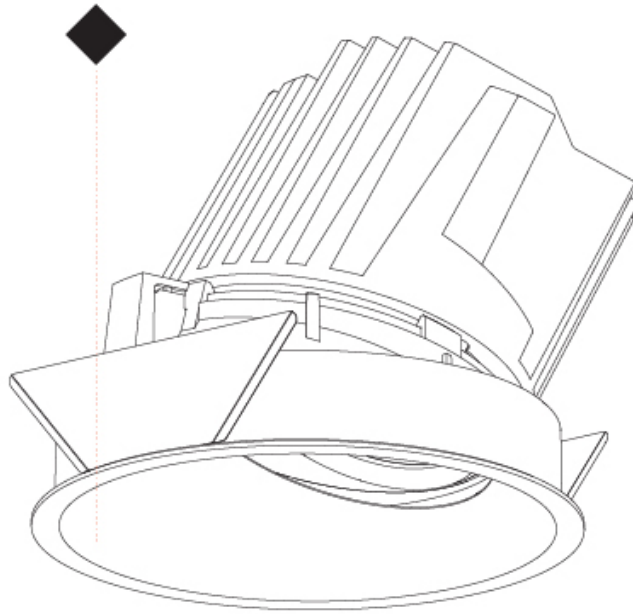

BIONIQ ROUND WALLWASH RECESSED

A35344-

PROJECT	_____
TYPE	_____
SPECIFIER	_____
QUANTITY	_____
DATE	_____