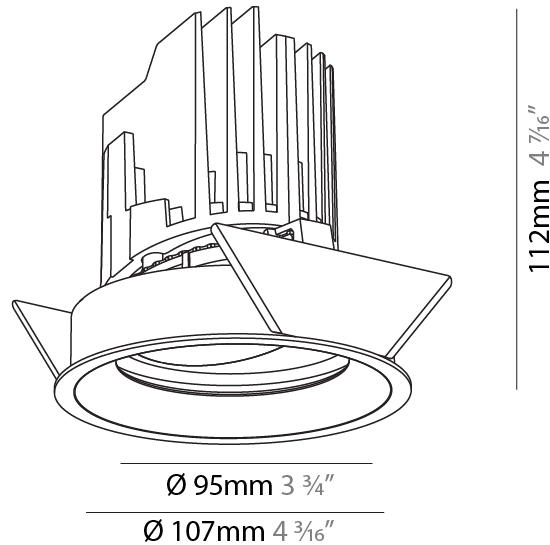

PHYSICAL

Shape: Round
Diameter (mm): 107
Diameter (in): 4 3/16
Height (mm): 112
Height (in): 4 7/16
Ceiling Thickness (mm): 10 / 12.5 / 15
Ceiling Thickness (in): 3/8 or 1/2 or 9/16
Min. Recessing Depth (mm): 130
Min. Recessing Depth (in): 5 1/8
Light Distribution: Adjustable / Downlight
Weight (kg): 0.47
Weight (lbs): 1.04
Fixture Finish: SSR / BKV / CWI / CRY / HAB / UFT / ITA / RUA / FTG / MYG / LOD / PUS / FRO / FUP / KIA / POP / BLS / SPG / MEY / GOH / GUM / CHC / COM / ABZ / JAG / OBR / MOS / ROR
Fixture Material: Aluminum Die Cast
Cut-out Measurements: 98mm / 3 7/8"

ELECTRICAL

Lamp Type: LED (Zhaga Standard)
Input Wattage (W): 13.2 / 16.5
Total Output Wattage (W): 12 / 15
Dimming: Tri-Mode (Non-Dimming and Phase Dimming (120Vac only) and 0-10V Dimming)
Driver Included: No
Driver Location: Recessed Housing
Driver Type: Constant Current - Universal
Driver Class: Class 2
Housing: See components
Input Voltage (V): 120 - 277
Constant Current (MA): 350

LED

Number of LEDs: 1
Color Temperature (°K): 2700 / 3000 / 3500 / 4000
Max. Delivered Lumen (lm): 790 / 880 / 951 / 970
Nominal Lumen (lm): 960 / 1070 / 1156 / 1180
CRI: >90 CRI
Efficiency (%): 0.885
Lamp Life (hrs): 50000

OPTICAL

Reflector°: 10
Optic°: Lens Pack - No Lens
Adjustability: Rotational 355°; Tilt 30°

RATINGS AND CERTIFICATIONS

Certified By: Certified for North American Standards
IP rating: IP20