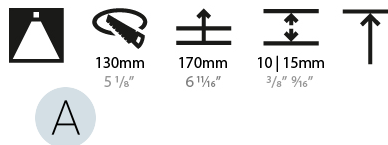

PHYSICAL

Shape: Round
Diameter (mm): 139
Diameter (in): 5 1/2
Height (mm): 151
Height (in): 5 15/16
Ceiling Thickness (mm): 10 / 12.5 / 15
Ceiling Thickness (in): 3/8 or 1/2 or 9/16
Min. Recessing Depth (mm): 170
Min. Recessing Depth (in): 6 11/16
Light Distribution: Downlight
Weight (kg): 0.921
Weight (lbs): 2.03
Fixture Finish: SSR / BKV / CWI / CRY / HAB / UFT / ITA / RUA / FTG / MYG / LOD / PUS / FRO / FUP / KIA / POP / BLS / SPG / MEY / GOH / GUM / CHC / COM / ABZ / JAG / OBR / MOS / ROR
Fixture Material: Aluminum Die Cast
Cut-out Measurements: 130mm / 5 1/8"

ELECTRICAL

Lamp Type: LED (Zhaga Standard)
Input Wattage (W): 13.2 / 16.5
Total Output Wattage (W): 12 / 14
Dimming: Tri-Mode (Non-Dimming and Phase Dimming (120Vac only) and 0-10V Dimming)
Driver Included: No
Driver Location: Recessed Housing
Driver Type: Constant Current - Universal
Driver Class: Class 2
Housing: See components
Input Voltage (V): 120 - 277
Constant Current (MA): 350

LED

Number of LEDs: 1
Color Temperature (°K): 2700 / 3000 / 3500 / 4000
Max. Delivered Lumen (lm): 870 / 970 / 1039 / 1060
Nominal Lumen (lm): 960 / 1070 / 1156 / 1180
CRI: >90 CRI
Efficiency (%): 0.905
Lamp Life (hrs): 50000

OPTICAL

Reflector°: 10

RATINGS AND CERTIFICATIONS

Certified By: Certified for North American Standards
IP rating: IP20